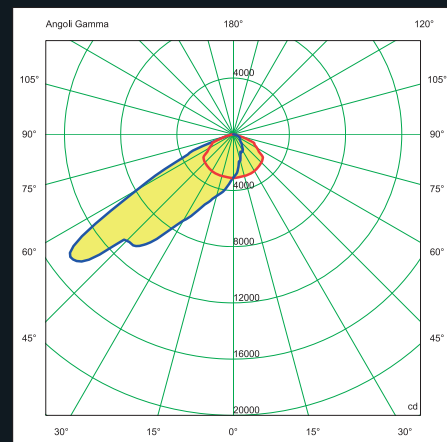

CABLOTECH srl

✉ Via Milano, 59
24040 Bonate Sopra (Bg) - Italia

T. +39 035 46 44 22
F. +39 035 49 43 275

info@cablotech.eu
@ www.cablotech.eu

in cooperation with

PROGTECH
Lighting